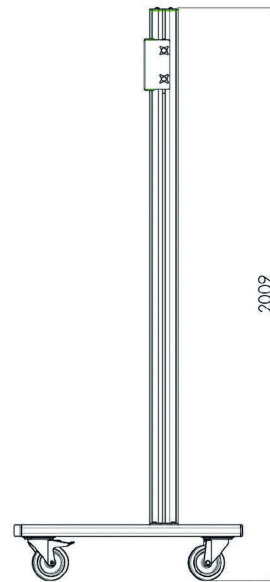

Trolley for 86-98" Large Format Displays max 160kg

The MD 062B3800 is a trolley designed for large touch screens and large format displays up to 98" and 160kg. The MD 062B3800 can be used for displays in landscape and portrait orientation. Manual height adjustment and excluding bracket. Works with the [MD 052B2010](#) bracket for landscape and the [MD 052B2040](#) bracket for portrait.

Suited for the 98" [ProLite LH9852UHS-B1](#)

01 TECHNICAL SPECIFICATION

Colour	silver
Type	Trolley
Number of screens	1
Screen size	86" - 98"
Max weight capacity	160kg

02 DIMENSIONS / WEIGHT

Product dimensions W x H x D

1400 x 2009 x 801mm

Weight (without box)

68kg

All trademarks and registered trademarks acknowledged. E & O E. Specification subject to change without notice. All LCD's comply with ISO-9241-307:2008 in connection with pixel defects.