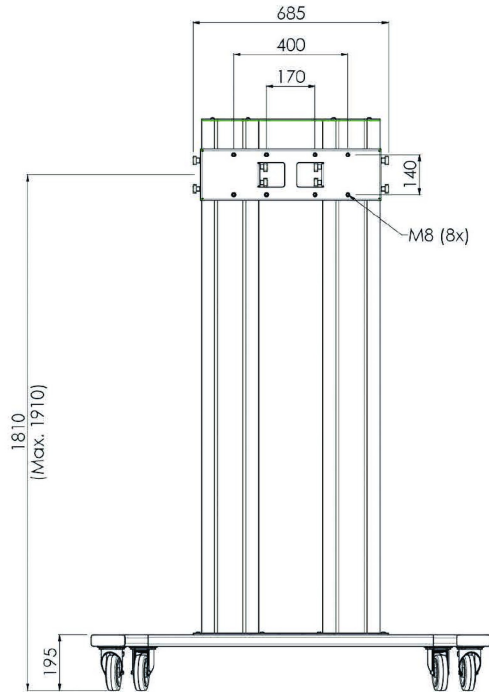

Trolley for 86-98" Large Format Displays max 160kg

The MD 062B3800 is a trolley designed for large touch screens and large format displays up to 98" and 160kg. The MD 062B3800 can be used for displays in landscape and portrait orientation. Manual height adjustment and excluding bracket. Works with the [MD 052B2010](#) bracket for landscape and the [MD 052B2040](#) bracket for portrait.

Suited for the 98" [ProLite LH9852UHS-B1](#)

01 TECHNICAL SPECIFICATION

Colour	silver
Type	Trolley
Number of screens	1
Screen size	86" - 98"
Max weight capacity	160kg

02 DIMENSIONS / WEIGHT

Product dimensions W x H x D

1400 x 2009 x 801mm

Weight (without box)

68kg

All trademarks and registered trademarks acknowledged. E & O E. Specification subject to change without notice. All LCD's comply with ISO-9241-307:2008 in connection with pixel defects.