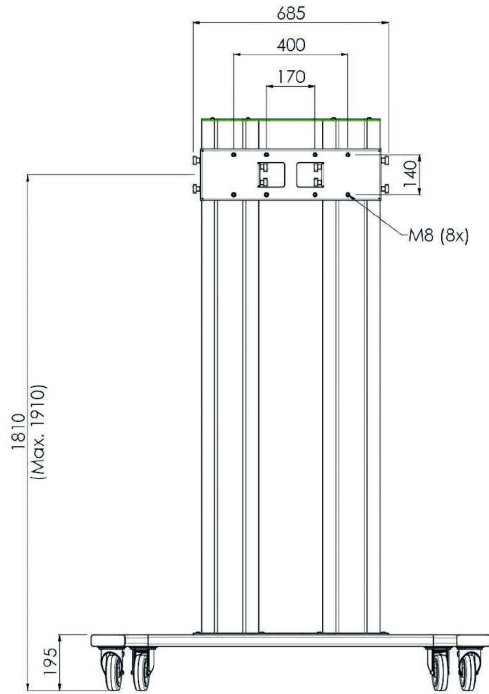

Trolley for 86-98" Large Format Displays max 160kg

The MD 062B3800 is a trolley designed for large touch screens and large format displays up to 98" and 160kg. The MD 062B3800 can be used for displays in landscape and portrait orientation. Manual height adjustment and excluding bracket. Works with the [MD 052B2010](#) bracket for landscape and the [MD 052B2040](#) bracket for portrait.

Suited for the 98" [ProLite LH9852UHS-B1](#)

01 TECHNICAL SPECIFICATION

Colour	silver
Type	Trolley
Number of screens	1
Screen size	86" - 98"
Max weight capacity	160kg

02 DIMENSIONS / WEIGHT

Product dimensions W x H x D

1400 x 2009 x 801mm

Weight (without box)

68kg

All trademarks and registered trademarks acknowledged. E & O E. Specification subject to change without notice. All LCD's comply with ISO-9241-307:2008 in connection with pixel defects.