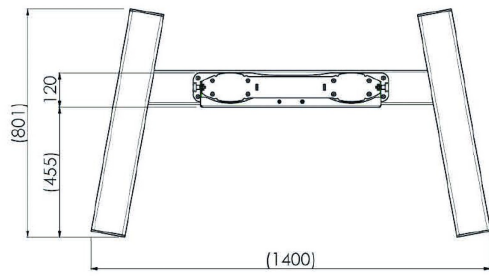

Trolley for 86-98" Large Format Displays max 160kg

The MD 062B3800 is a trolley designed for large touch screens and large format displays up to 98" and 160kg. The MD 062B3800 can be used for displays in landscape and portrait orientation. Manual height adjustment and excluding bracket. Works with the [MD 052B2010](#) bracket for landscape and the [MD 052B2040](#) bracket for portrait.

Suited for the 98" [ProLite LH9852UHS-B1](#)

01 TECHNICAL SPECIFICATION

Colour	silver
Type	Trolley
Number of screens	1
Screen size	86" - 98"
Max weight capacity	160kg

02 DIMENSIONS / WEIGHT

Product dimensions W x H x D

1400 x 2009 x 801mm

Weight (without box)

68kg

All trademarks and registered trademarks acknowledged. E & O E. Specification subject to change without notice. All LCD's comply with ISO-9241-307:2008 in connection with pixel defects.