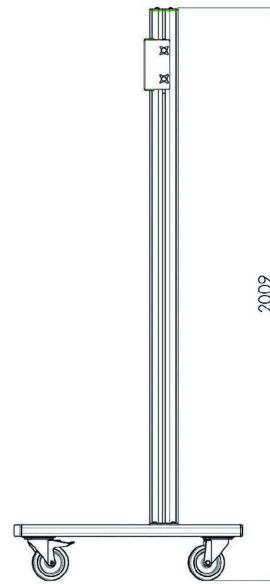

Trolley for 86-98" Large Format Displays max 160kg

The MD 062B3800 is a trolley designed for large touch screens and large format displays up to 98" and 160kg. The MD 062B3800 can be used for displays in landscape and portrait orientation. Manual height adjustment and excluding bracket. Works with the [MD 052B2010](#) bracket for landscape and the [MD 052B2040](#) bracket for portrait.

Suited for the 98" [ProLite LH9852UHS-B1](#)

01 TECHNICAL SPECIFICATION

Colour	silver
Type	Trolley
Number of screens	1
Screen size	86" - 98"
Max weight capacity	160kg

02 DIMENSIONS / WEIGHT

Product dimensions W x H x D

1400 x 2009 x 801mm

Weight (without box)

68kg

All trademarks and registered trademarks acknowledged. E & O E. Specification subject to change without notice. All LCD's comply with ISO-9241-307:2008 in connection with pixel defects.