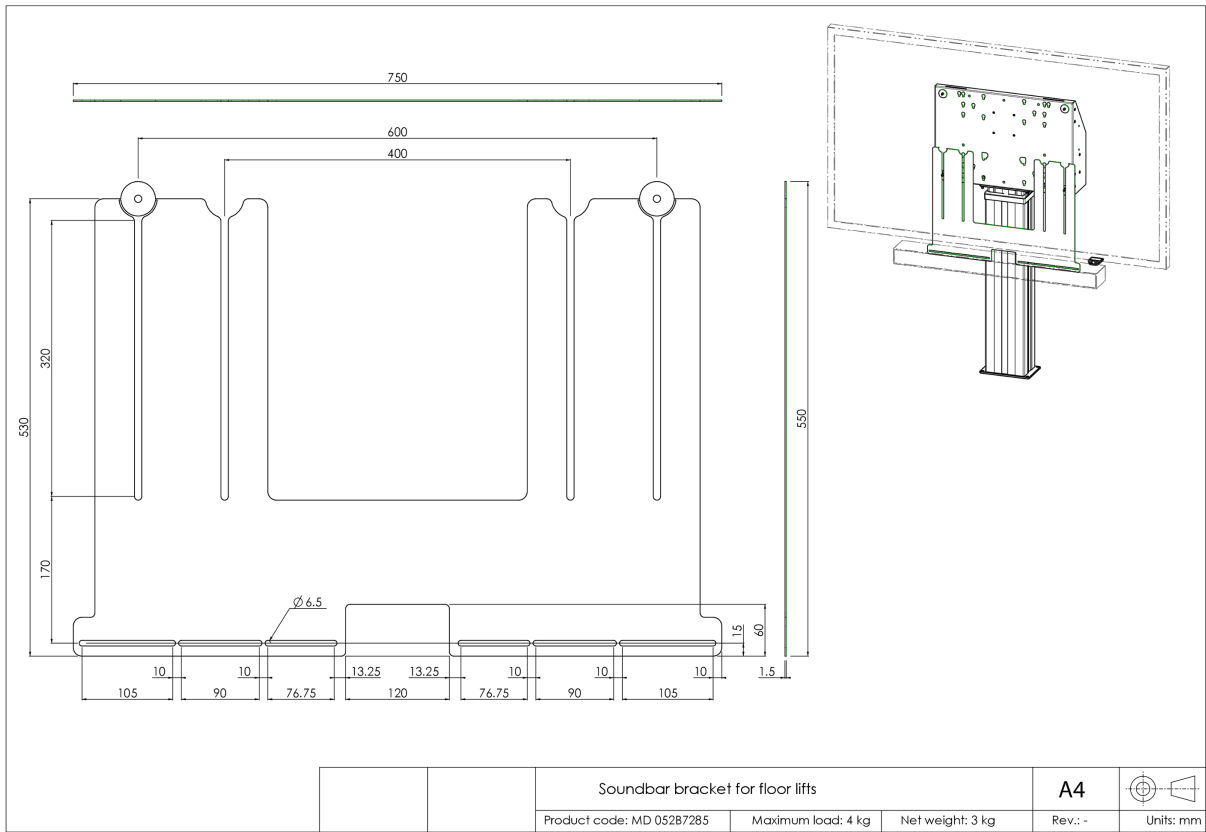

All trademarks and registered trademarks acknowledged. E & O E. Specification subject to change without notice. All LCD's comply with ISO-9241-307:2008 in connection with pixel defects.

© IIYAMA CORPORATION. ALL RIGHTS RESERVED