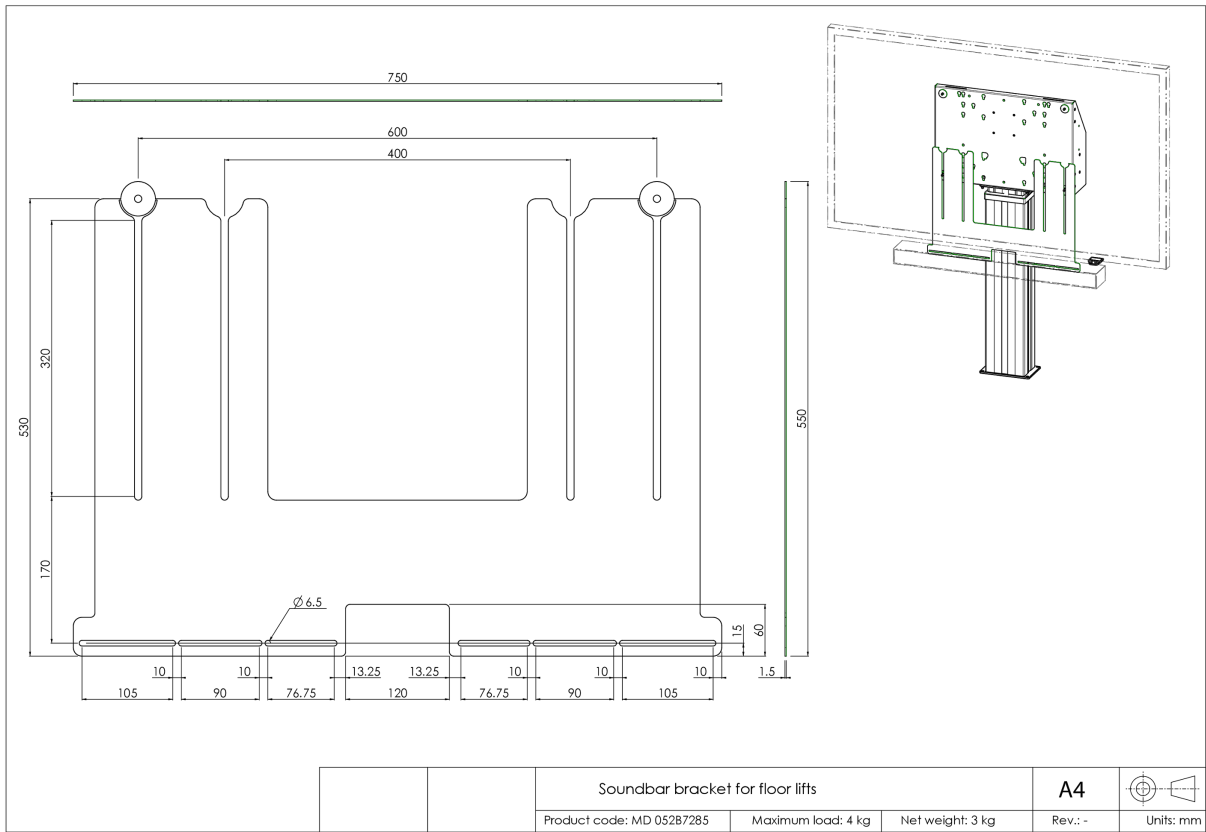

### Universal soundbar bracket for floor lifts

Upgrade the audio of your iiyama floor lift mounted large format display with this universal soundbar bracket and enjoy a better sound. The soundbar bracket allows you to install and use a soundbar below the display on our (height-adjustable) floor lifts. The soundbar bracket is mounted in between the floor lift back plate and the display using the display's lower VESA mounting bolts.

The bracket has a VESA width of 400/600. Max. distance between center lower VESA mounting holes and center soundbar mounting holes is 515mm. The bracket can be used in combination with an adapter set for displays with a larger VESA mounting pattern. Works with most soundbars.

#### 01 TECHNICAL SPECIFICATION

Colour	black
Type	Floor lift accessory
Screen size	32" - 86"
Max weight capacity	4kg

## 02 DIMENSIONS / WEIGHT

Product dimensions W x H x D                      750 x 530 x 1.5mm

Weight (without box)                                4kg

Weight (with box)                                    5kg